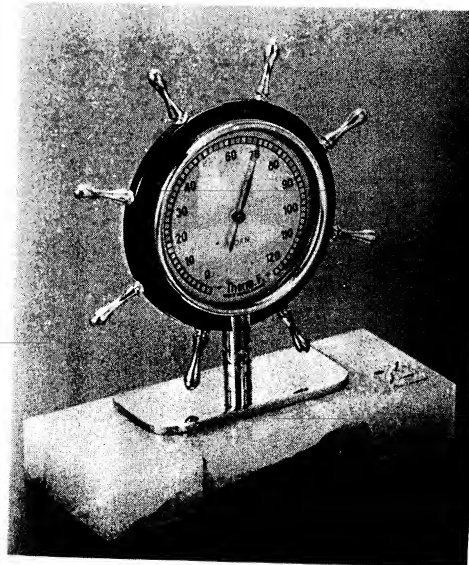

82 - CALENDAR — PERPETUAL ROLL

DESIGNED TO MEET EVERY DESK TOP NEED FOR HOME AND OFFICE

17 - BAROMETER

11 - THERMOMETER — SHIPS WHEEL

19 - THERMOMETER

8 - LAMP — AUTO LOCOMOTIVE STAGECOACH EAGLE

86 - CALENDAR — AUTOMATIC TILT